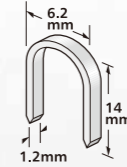

- 18 GAUGE BRAD NAIL
- ARROW 1810
- NOVUS #J
- ROCAFIX #8
- JANN YEI: T14, T15

N716 Double Blister

4 Way Electric Staple Gun

A702 8-14mm
5/16"-9/16"

Power:120V

- JANN YEI: PIN14, 16

- 18 GAUGE BRAD NAIL
- ARROW 1810
- NOVUS #J
- ROCAFIX #8
- JANN YEI: T10, T12, T14, T15

- ARROW T18
- NOVUS #J-19S
- RAPID #28
- JANN YEI: 1614

- ARROW #T50
- NOVUS #11
- RAPID #140
- ROCAFIX #4
- JANN YEI: 908J, 910J, 912J, 914J

2 Way Electric Staple Gun

N702 8-16mm
5/16"-5/8"

Power:220V

- 18 GAUGE BRAD NAIL
- ARROW 1810
- NOVUS #J
- ROCAFIX #8
- JANN YEI: T10, T12, T14, T15